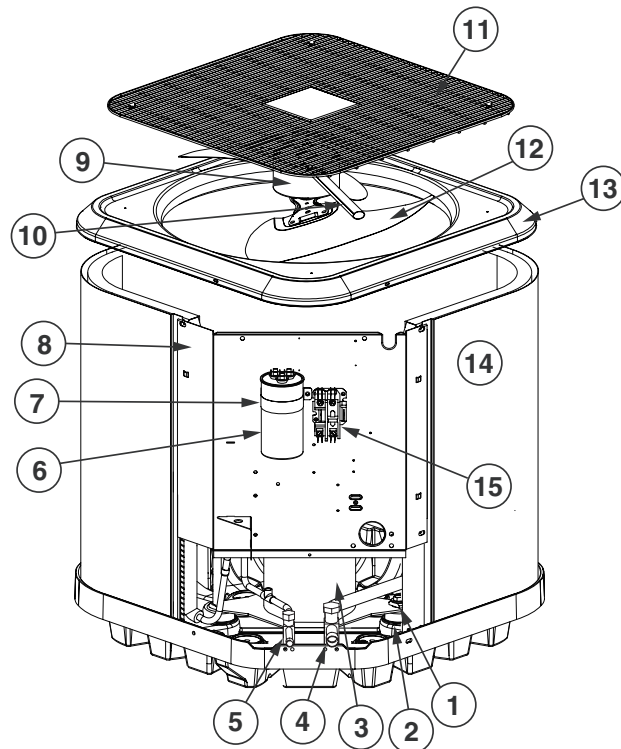

REPLACEMENT PARTS LIST

RESIDENTIAL SPLIT SYSTEM AIR CONDITIONER

FS4BF SERIES

16 SEER MODELS

ITEM #	COMPONENT
1	COMPRESSOR BOLT
2	COMPRESSOR GROMMET
3	COMPRESSOR
4	REFRIGERANT VALVE (LG)
5	REFRIGERANT VALVE (SM)
6	CAPACITOR
7	CAPACITOR STRAP
8	CONTROL BOX
9	OUTDOOR FAN MOTOR
10	MOTOR WIRE CONDUIT
11	OUTDOOR FAN GRILLE
12	OUTDOOR FAN BLADE
13	TOP PAN
14	OUTDOOR COIL
15	CONTACTOR
16	ACCESS PANEL
17	CONTROL BOX COVER
18	OUTDOOR COIL GUARD

FS4BF SERIES RESIDENTIAL SPLIT SYSTEM AIR CONDITIONER

COMPONENT	024KB	036KB	048KC	060KC
CAPACITOR	01-0083	01-0269	01-0262	01-0084
COMPRESSOR	921844	921769	921659	921793
COMPRESSOR BLANKET	689791R	689791R	689792R	689793R
COMPRESSOR MOLDED PLUG (HV)	634660R	634660R	634660R	634660R
COMPRESSOR MOLDED PLUG (LV)	634682	634682	634682	634682
CONTACTOR	624712	624712	624713	624714
FILTER DRIER	669764	669764	669764	669764
HIGH PRESSURE SWITCH	632473	632473	632473	632473
OUTDOOR COIL	664826R	664702R	2C0731R	664879R
OUTDOOR COIL GUARD	277523R	277534R	277535R	277536R
OUTDOOR FAN BLADE	667343R	667351R	667319R	667319R
OUTDOOR FAN GRILLE	669662R	669934R	669934R	669934R
OUTDOOR FAN MOTOR	621919	622018	622656	622656
REFRIGERANT VALVE (LG)	663864R	663864R	663865R	663865R
REFRIGERANT VALVE (SM)	663862R	663862R	663862R	663862R