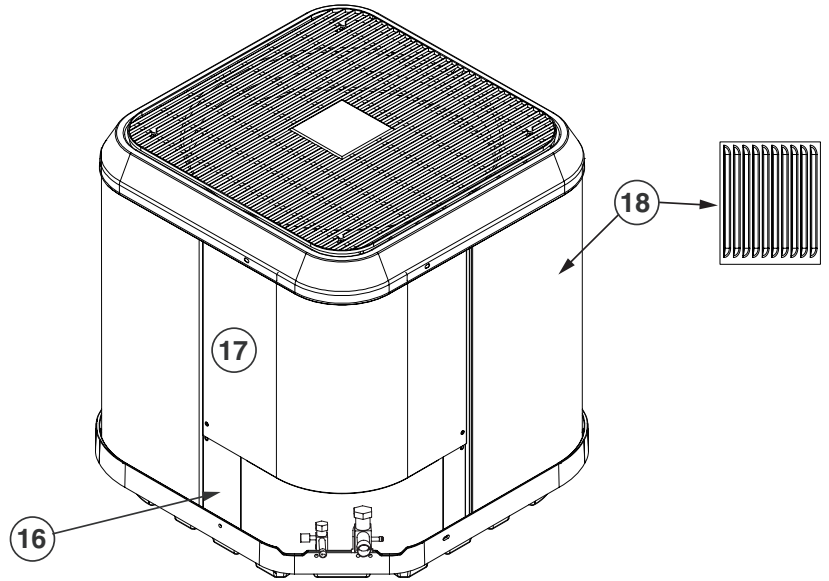

REPLACEMENT PARTS LIST

RESIDENTIAL SPLIT SYSTEM AIR CONDITIONER

FS4BF SERIES

16 SEER MODELS

ITEM #	COMPONENT
1	COMPRESSOR BOLT
2	COMPRESSOR GROMMET
3	COMPRESSOR
4	REFRIGERANT VALVE (LG)
5	REFRIGERANT VALVE (SM)
6	CAPACITOR
7	CAPACITOR STRAP
8	CONTROL BOX
9	OUTDOOR FAN MOTOR
10	MOTOR WIRE CONDUIT
11	OUTDOOR FAN GRILLE
12	OUTDOOR FAN BLADE
13	TOP PAN
14	OUTDOOR COIL
15	CONTACTOR
16	ACCESS PANEL
17	CONTROL BOX COVER
18	OUTDOOR COIL GUARD

FS4BF SERIES RESIDENTIAL SPLIT SYSTEM AIR CONDITIONER

COMPONENT	024KB	036KB	048KC	060KC
CAPACITOR	01-0083	01-0269	01-0262	01-0084
COMPRESSOR	921844	921769	921659	921793
COMPRESSOR BLANKET	689791R	689791R	689792R	689793R
COMPRESSOR MOLDED PLUG (HV)	634660R	634660R	634660R	634660R
COMPRESSOR MOLDED PLUG (LV)	634682	634682	634682	634682
CONTACTOR	624712	624712	624713	624714
FILTER DRIER	669764	669764	669764	669764
HIGH PRESSURE SWITCH	632473	632473	632473	632473
OUTDOOR COIL	664826R	664702R	2C0731R	664879R
OUTDOOR COIL GUARD	277523R	277534R	277535R	277536R
OUTDOOR FAN BLADE	667343R	667351R	667319R	667319R
OUTDOOR FAN GRILLE	669662R	669934R	669934R	669934R
OUTDOOR FAN MOTOR	621919	622018	622656	622656
REFRIGERANT VALVE (LG)	663864R	663864R	663865R	663865R
REFRIGERANT VALVE (SM)	663862R	663862R	663862R	663862R