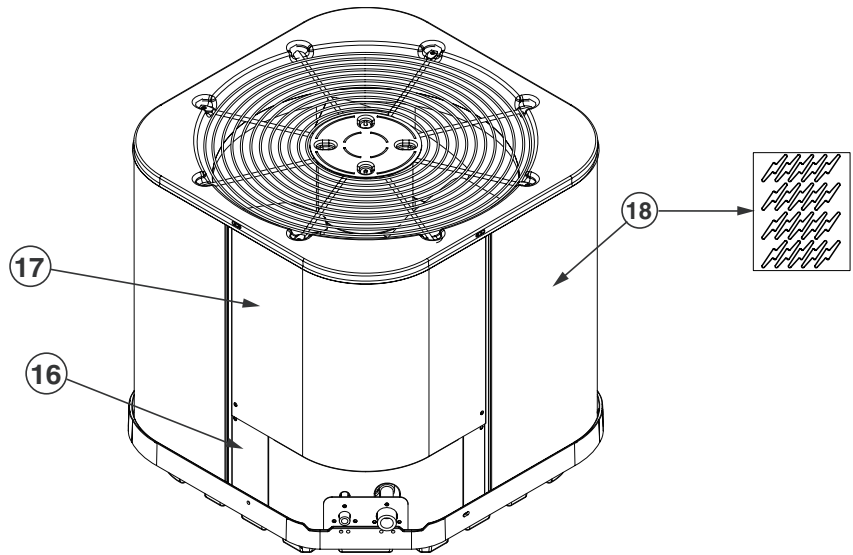

# REPLACEMENT PARTS LIST

RESIDENTIAL SPLIT SYSTEM AIR CONDITIONER

JS6BD SERIES

13 SEER MODELS

ITEM #	COMPONENT
1	COMPRESSOR BOLT
2	COMPRESSOR GROMMET
3	COMPRESSOR
4	REFRIGERANT VALVE (LG)
5	REFRIGERANT VALVE (SM)
6	CAPACITOR
7	CAPACITOR STRAP
8	CONTROL BOX
9	OUTDOOR FAN MOTOR
10	MOTOR WIRE CONDUIT
11	OUTDOOR FAN GRILLE
12	OUTDOOR FAN BLADE
13	TOP PAN </td
14	OUTDOOR COIL
15	CONTACTOR
16	ACCESS PANEL
17	CONTROL BOX COVER
18	OUTDOOR COIL GUARD