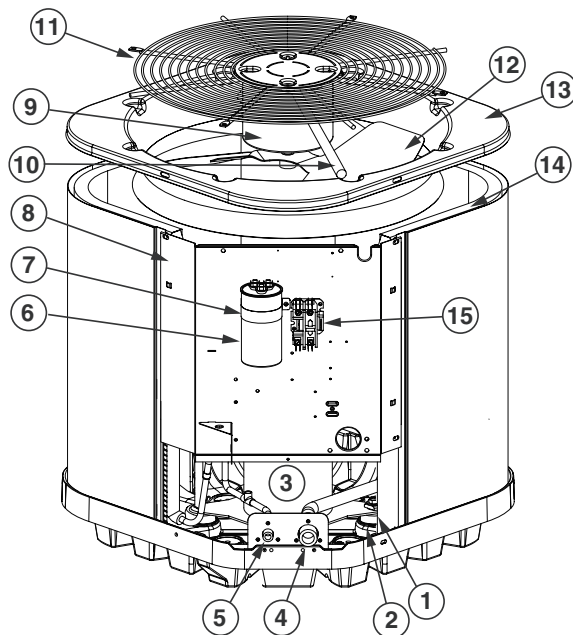

# REPLACEMENT PARTS LIST

RESIDENTIAL SPLIT SYSTEM AIR CONDITIONER

JS6BD SERIES

13 SEER MODELS

ITEM #	COMPONENT
1	COMPRESSOR BOLT
2	COMPRESSOR GROMMET
3	COMPRESSOR
4	REFRIGERANT VALVE (LG)
5	REFRIGERANT VALVE (SM)
6	CAPACITOR
7	CAPACITOR STRAP
8	CONTROL BOX
9	OUTDOOR FAN MOTOR
10	MOTOR WIRE CONDUIT
11	OUTDOOR FAN GRILLE
12	OUTDOOR FAN BLADE
13	TOP PAN </td
14	OUTDOOR COIL
15	CONTACTOR
16	ACCESS PANEL
17	CONTROL BOX COVER
18	OUTDOOR COIL GUARD

## JS6BD REPLACEMENT PARTS LIST

COMPONENT	JS6BD-018KA	JS6BD-024K	JS6BD-030K	JS6BD-036K
	921759J (N)	920813J (N)	920814J (N)	920815J (N)
CAPACITOR	622627	01-0097	01-0098	01-0292
COMPRESSOR	622623	622624R	622625R	622508R
COMPRESSOR MOLDED PLUG	634797	634797	634797	634797
CONTACTOR	624826	624826	624826	624826
HIGH PRESSURE SWITCH	632473R	632473R	632473R	632473R
OUTDOOR COIL	2A9972R	2A9972R	2A9972R	2A9973R
OUTDOOR COIL GUARD	2B6462R	2B6462R	2B6462R	2B6464
OUTDOOR FAN BLADE	667392R	667261R	667261R	667396
OUTDOOR FAN GRILLE	669334R	669334R	669334R	669334R
OUTDOOR FAN MOTOR	621952	621919	621919	621917
PTCR	632691	632691	632691	632691
REFRIGERANT VALVE (LG)	663864R	663864R	663864R	663864R
REFRIGERANT VALVE (SM)	663862R	663862R	663862R	663862R
TOP PAN	496161R	496161R	496161R	496161R