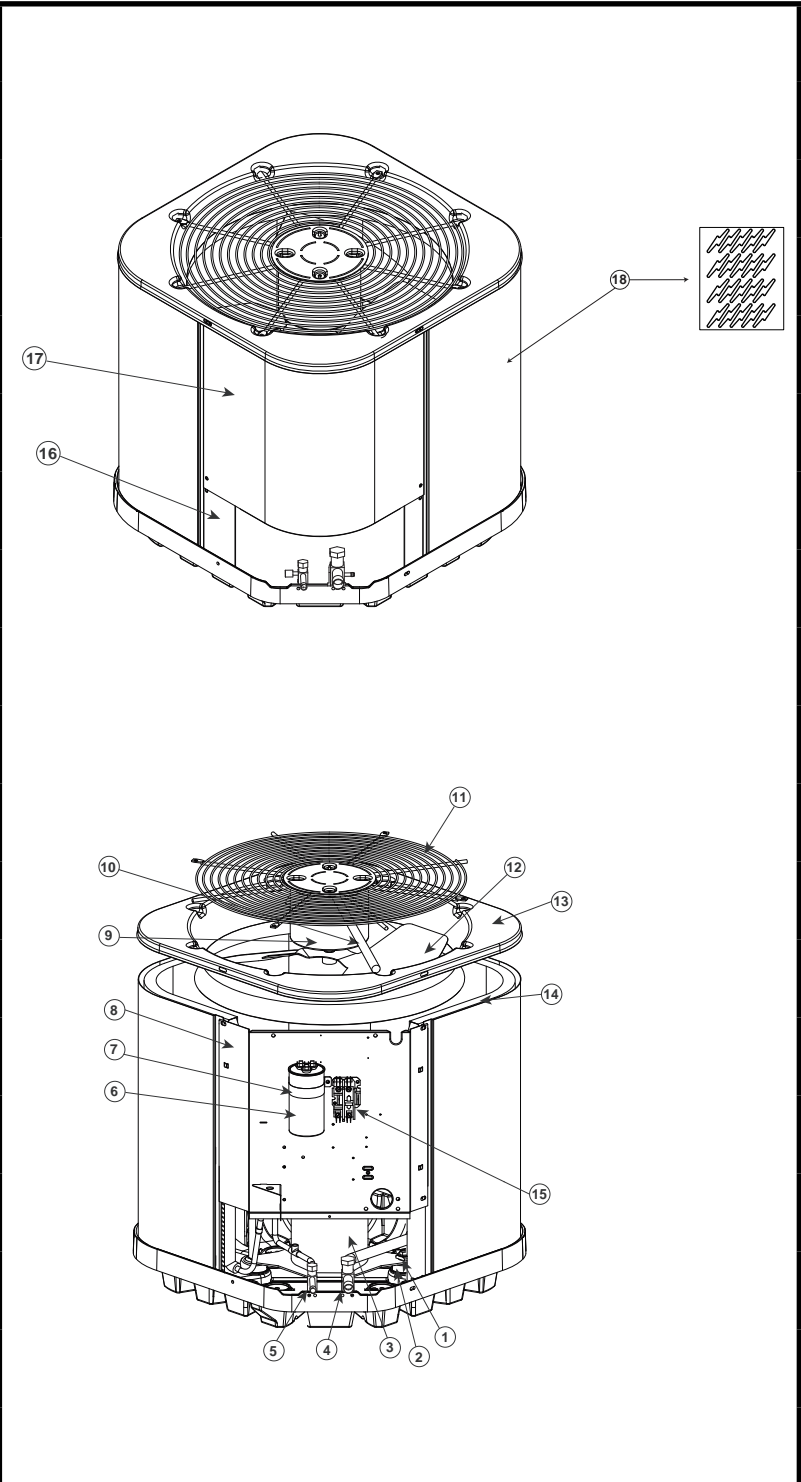

REPLACEMENT PARTS LIST
RESIDENTIAL SPLIT SYSTEM AIR CONDITIONER
JS4BE SERIES
14 SEER MODELS

ITEM #	COMPONENT
1	COMPRESSOR BOLT
2	COMPRESSOR GROMMET
3	COMPRESSOR
4	REFRIGERANT VALVE (LG)
5	REFRIGERANT VALVE (SM)
6	CAPACITOR
7	CAPACITOR STRAP
8	CONTROL BOX
9	OUTDOOR FAN MOTOR
10	MOTOR WIRE CONDUIT
11	OUTDOOR FAN GRILLE
12	OUTDOOR FAN BLADE
13	TOP PAN </td
14	OUTDOOR COIL
15	CONTACTOR
16	ACCESS PANEL
17	CONTROL BOX COVER
18	OUTDOOR COIL GUARD

JS4BE SERIES RESIDENTIAL SPLIT SYSTEM AIR CONDITIONER

COMPONENT	018KA	024KA	030KA	036KA	042KA	048KA	060KA
CAPACITOR	01-0082	01-0083	01-0084	01-0085	01-0273	01-0271	01-0278
COMPRESSOR	921421	921422	921425	921426	921463	921465	921467
COMPRESSOR BLANKET	-	-	-	-	-	-	-
COMPRESSOR MOLDED PLUG	634660R	634660R	634660R	634660R	634660R	634660R	634660R
CONTACTOR	624712	624712	624712	624712	624712	624713	624714
FILTER DRIER	669764	669764	669764	669764	669764	669764	669764
HIGH PRESSURE SWITCH	632473R	632473R	632473R	632473R	632473R	632473R	632473R
OUTDOOR COIL	2A9972R	664826R	2B5231R	664702R	2C0731R	2C0731R	664879R
OUTDOOR COIL GUARD	2B6462R	2B6463R	2B6602R	2B6604R	2B6605R	2B6605R	2B6606R
OUTDOOR FAN BLADE	667261R	667261R	667383	667383	667383	667383	667383
OUTDOOR FAN GRILLE	669334R	669334R	669335R	669335R	669335R	669335R	669335R
OUTDOOR FAN MOTOR	621919	621919	622171	622066	622066	622066	622656
REFRIGERANT VALVE (LG)	663864R	663864R	663864R	663864R	663865R	663865R	663865R
REFRIGERANT VALVE (SM)	663862R	663862R	663862R	663862R	663862R	663862R	663862R

Please specify the correct Model No., Serial No., & part number(s) when ordering parts from the nearest authorized dealer or service center.

NORDYNE
COMPLETE COMFORT. GENUINE VALUE.

Specifications & illustrations subject to change without notice or incurring obligations.
O' Fallon MO | Printed in U.S.A (09/13)