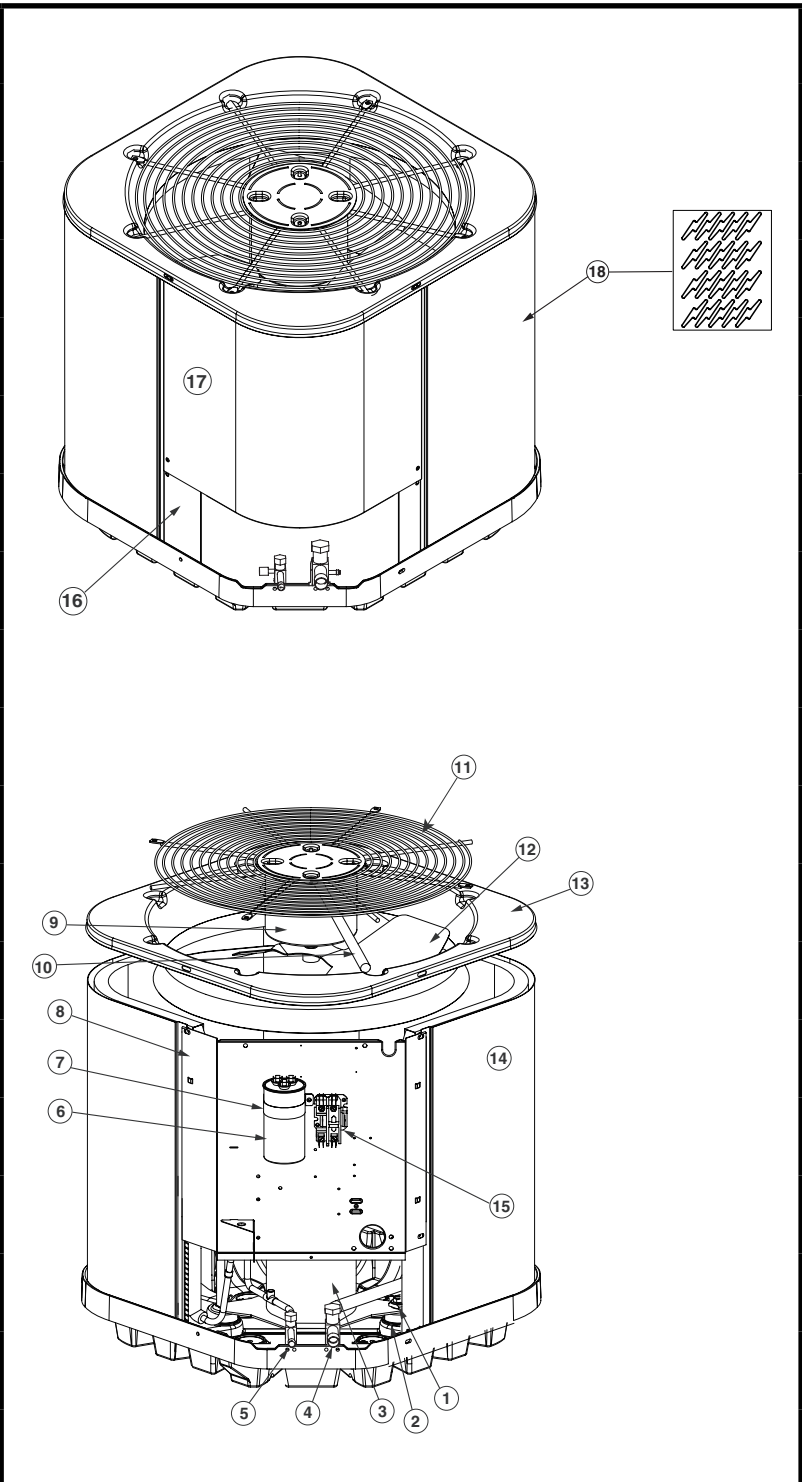

REPLACEMENT PARTS LIST

**RESIDENTIAL SPLIT SYSTEM AIR CONDITIONER
 16 SEER , SINGLE PHASE, FIXED SPEED MODELS
 JS6BF SERIES**

ITEM #	COMPONENT
1	COMPRESSOR BOLT
2	COMPRESSOR GROMMET
3	COMPRESSOR
4	REFRIGERANT VALVE (LG)
5	REFRIGERANT VALVE (SM)
6	CAPACITOR
7	CAPACITOR STRAP
8	CONTROL BOX
9	OUTDOOR FAN MOTOR
10	MOTOR WIRE CONDUIT
11	OUTDOOR FAN GRILLE
12	OUTDOOR FAN BLADE
13	TOP PAN </td
14	OUTDOOR COIL
15	CONTACTOR
16	ACCESS PANEL
17	CONTROL BOX COVER
18	OUTDOOR COIL GUARD

JS6BF Series Split System Air Conditioner 16 SEER , Single Phase, Fixed Speed Models

COMPONENT	024K	030K	036K	042K	048K
ACCESS PANEL	274014BR	274012BR	274015BR	274016BR	274016BR
CAPACITOR	01-0083	01-0084	01-0085	01-0273	01-0271
COMPRESSOR	921422	921424	921426	921463	921465
COMPRESSOR BLANKET	—	—	—	—	—
COMPRESSOR BOLT	600426	600426	600426	600426	600426
COMPRESSOR GROMMET	668530	668530	668530	668530	668530
COMPRESSOR MOLDED PLUG	634660R	634660R	634660R	634660R	634660R
CONTACTOR	624712	624712	624712	624712	624713
FILTER DRIER	669764	669764	669764	669764	669764
HIGH PRESSURE SWITCH	632473R	632473R	632473R	632473R	632473R
MOTOR WIRE CONDUIT	664292	664290	664290	664290	664290
OUTDOOR COIL	2A9973R	2B5231R	2C0731R	664879R	664879R
OUTDOOR COIL GUARD	2B6464R	2B6602R	2B6605R	2B6606R	2B6606R
OUTDOOR FAN BLADE	667261R	667383	667383	667383	667351R
OUTDOOR FAN GRILLE	669334R	669335R	669335R	669335R	669335R
OUTDOOR FAN MOTOR	621919	622171	622080	622066	622656
REFRIGERANT VALVE (LG)	663864R	663864R	663864R	663865R	663865R
REFRIGERANT VALVE (SM)	663862R	663862R	663862R	663862R	663862R