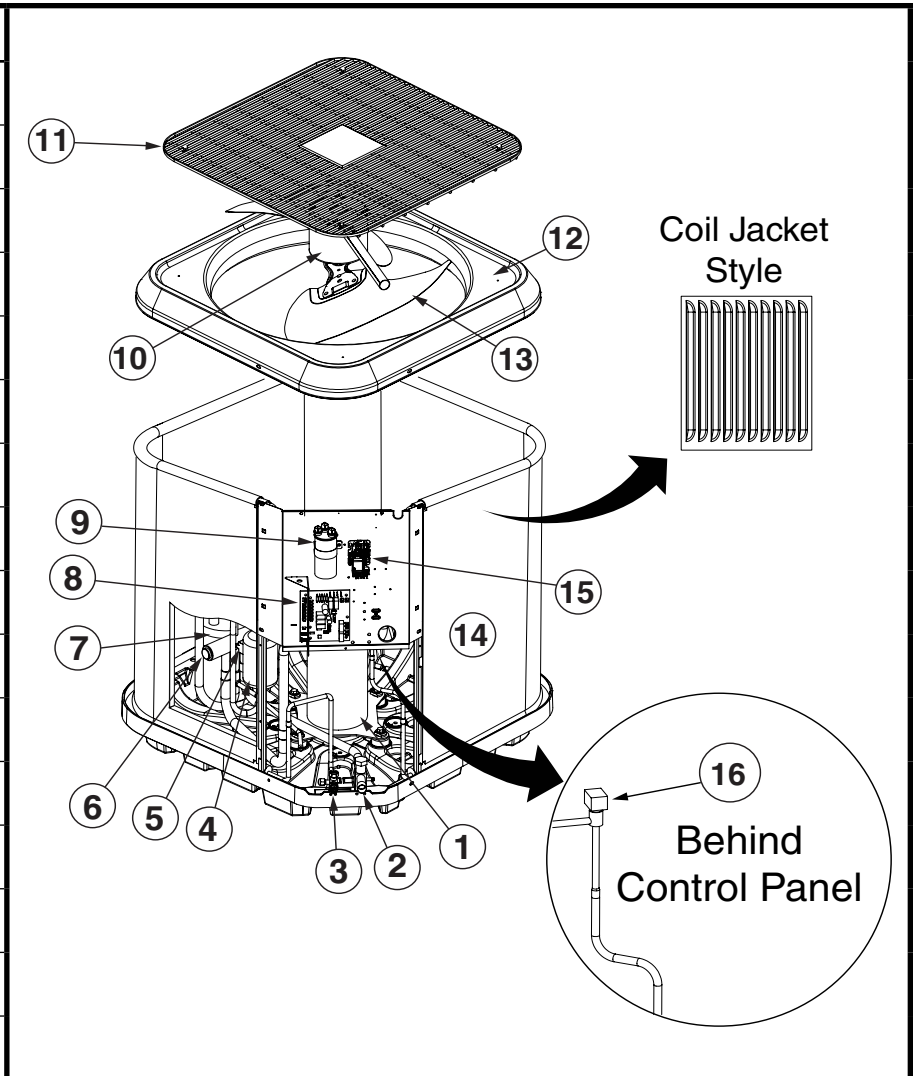

REPLACEMENT PARTS LIST

SPLIT SYSTEM HEAT PUMP WITH MICROCHANNEL COIL FT4BE SERIES 14 SEER MODELS

ITEM #	COMPONENT
1	COMPRESSOR
2	REFRIGERANT VALVE (LG)
3	REFRIGERANT VALVE (SM)
4	MUFFLER
5	REVERSING VALVE COIL
6	REVERSING VALVE
7	ACCUMULATOR
8	DEFROST BOARD
9	CAPACITOR
10	OUTDOOR FAN MOTOR
11	OUTDOOR FAN GRILLE
12	TOP PAN
13	OUTDOOR FAN BLADE
14	OUTDOOR COIL
15	CONTACTOR
16	HOT GAS BYPASS SOLENOID