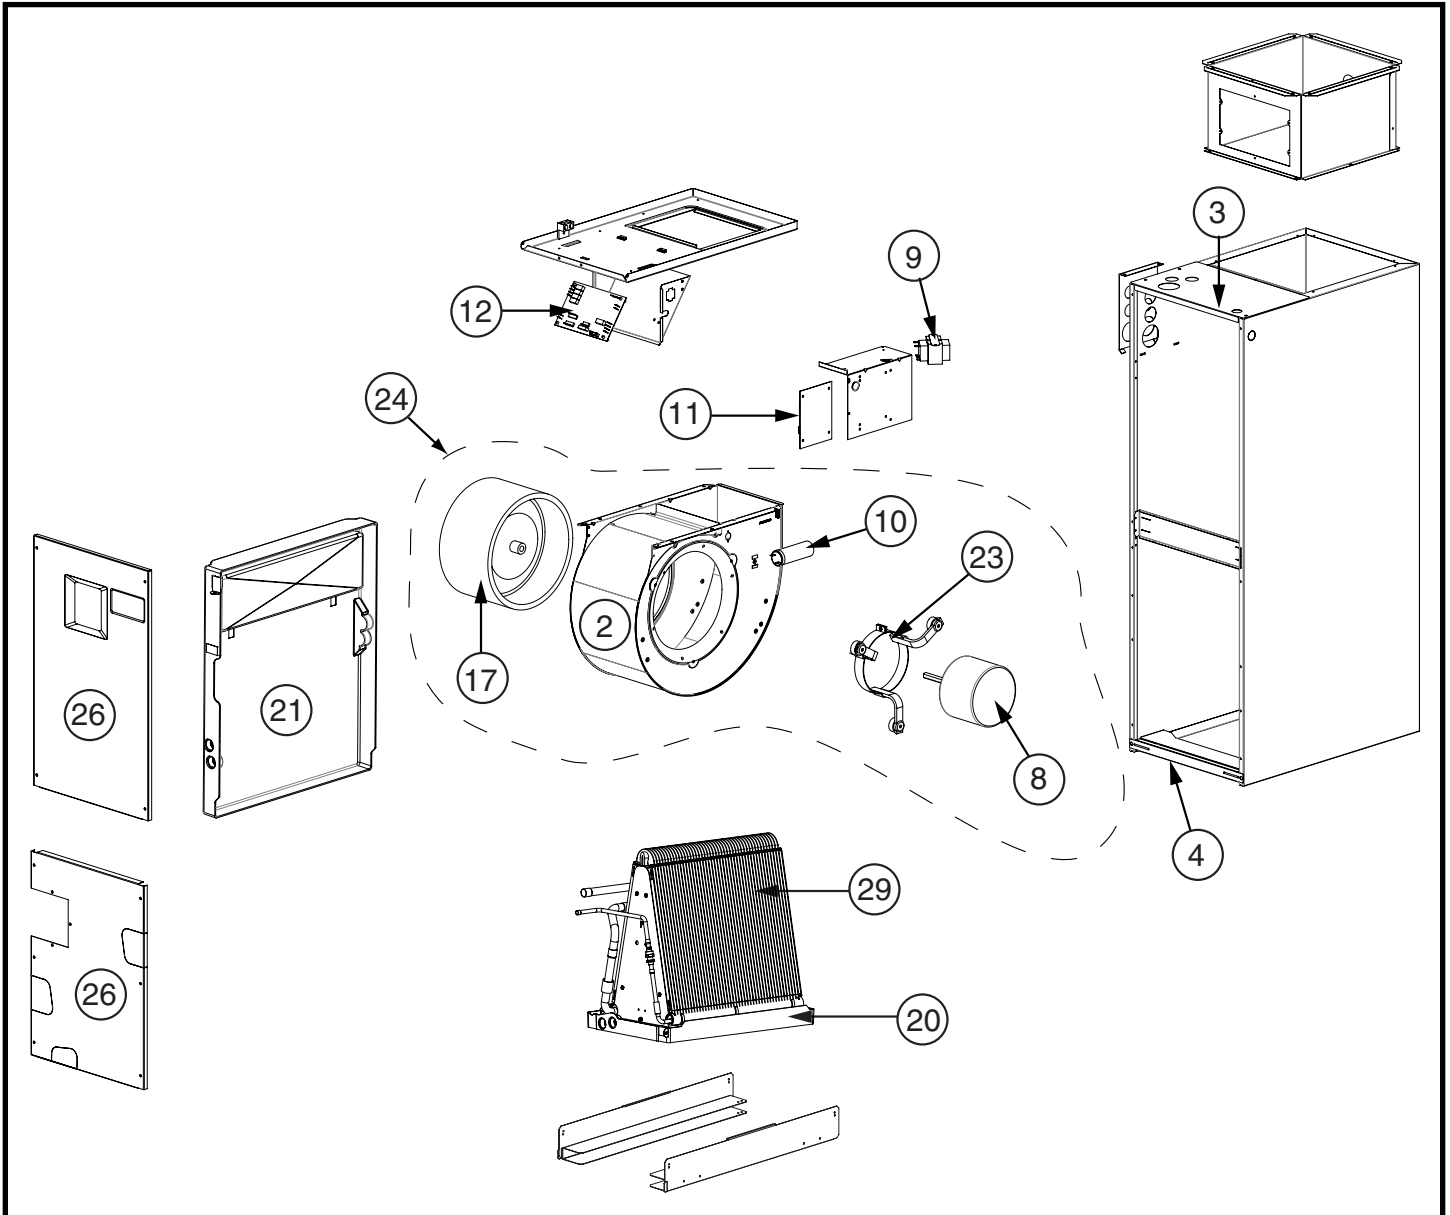

REPLACEMENT PARTS LIST

INDOOR AIR HANDLER
 B6BMM0, B6BMMX, B6BM-X, B6EMMX, B6EMMN, B6VMAX, & B6VMMX
 SERIES

NOTE: SOME MODELS USE A COPPER TUBE ALUMINUM FIN COIL. MICROCHANNEL COIL SHOWN IN PICTURE.

B6BMM0 AIR HANDLER