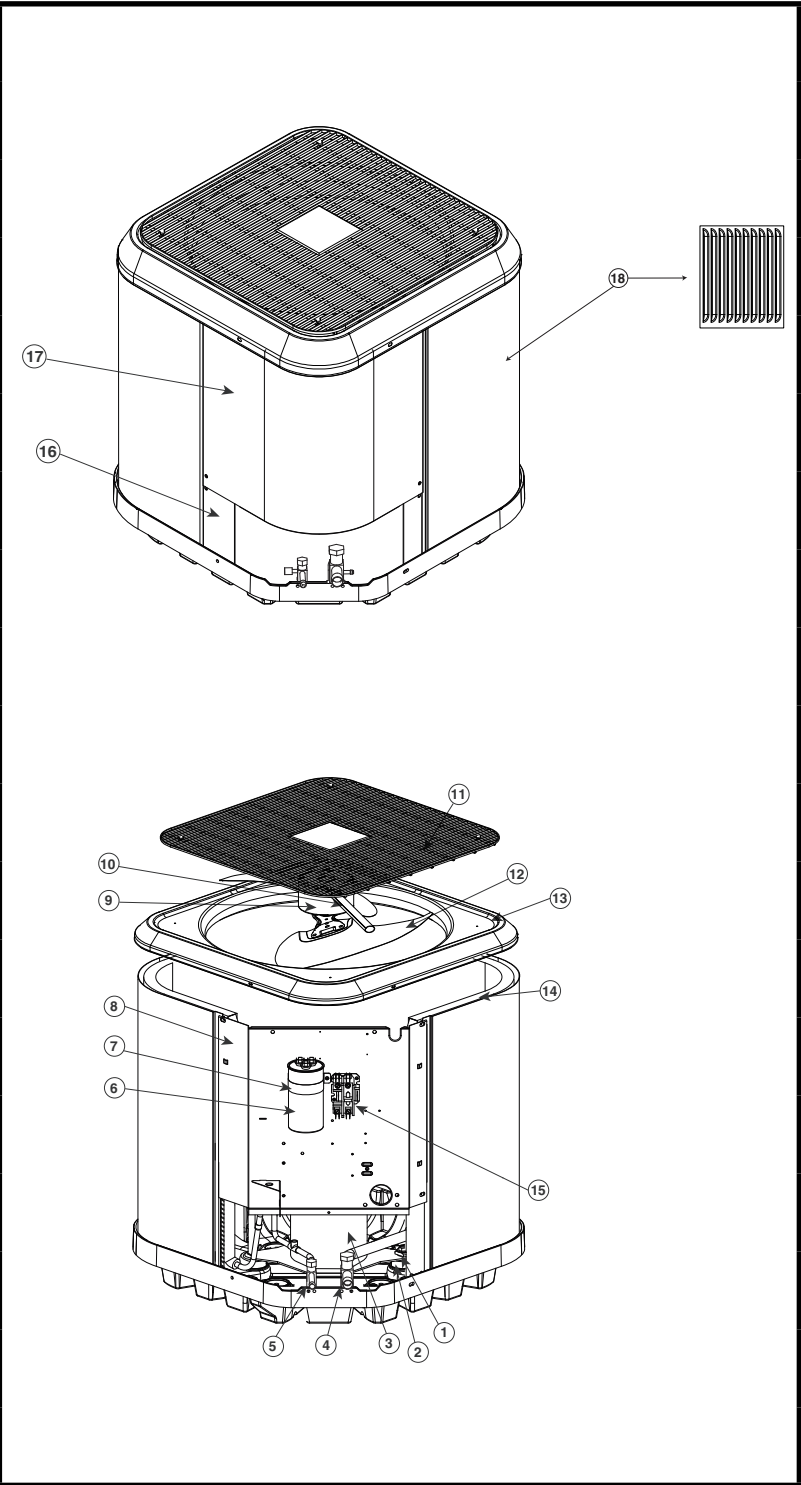

REPLACEMENT PARTS LIST

RESIDENTIAL SPLIT SYSTEM AIR CONDITIONER

FS4BE SERIES

14 SEER MODELS

ITEM #	COMPONENT
1	COMPRESSOR BOLT
2	COMPRESSOR GROMMET
3	COMPRESSOR
4	REFRIGERANT VALVE (LG)
5	REFRIGERANT VALVE (SM)
6	CAPACITOR
7	CAPACITOR STRAP
8	CONTROL BOX
9	OUTDOOR FAN MOTOR
10	MOTOR WIRE CONDUIT
11	OUTDOOR FAN GRILLE
12	OUTDOOR FAN BLADE
13	TOP PAN </td
14	OUTDOOR COIL
15	CONTACTOR
16	ACCESS PANEL
17	CONTROL BOX COVER
18	OUTDOOR COIL GUARD

FS4BE SERIES RESIDENTIAL SPLIT SYSTEM AIR CONDITIONER

COMPONENT	018KA	024KA	030KA	036KA	042KA	048KA	060KA
CAPACITOR	01-0082	01-0083	01-0084	01-0085	01-0273	01-0271	01-0278
COMPRESSOR	921421	921422	921425	921426	921463	921465	921467
COMPRESSOR BLANKET	-	-	-	-	-	-	-
COMPRESSOR MOLDED PLUG	634660R	634660R	634660R	634660R	634660R	634660R	634660R
CONTACTOR	624712	624712	624712	624712	624712	624713	624714
FILTER DRIER	669764	669764	669764	669764	669764	669764	669764
HIGH PRESSURE SWITCH	632473R	632473R	632473R	632473R	632473R	632473R	632473R
OUTDOOR COIL	2A9972R	664826R	2B5231R	664702R	2C0731R	2C0731R	664879R
OUTDOOR COIL GUARD	277522R	277523R	277532R	277534R	277535R	277535R	277536R
OUTDOOR FAN BLADE	667345R	667345R	667319R	667319R	667319R	667319R	667319R
OUTDOOR FAN GRILLE	669662R	669662R	669934R	669934R	669934R	669934R	669934R
OUTDOOR FAN MOTOR	621919	621919	622171	622066	622066	622066	622656
REFRIGERANT VALVE (LG)	663864R	663864R	663864R	663864R	663865R	663865R	663865R
REFRIGERANT VALVE (SM)	663862R	663862R	663862R	663862R	663862R	663862R	663862R