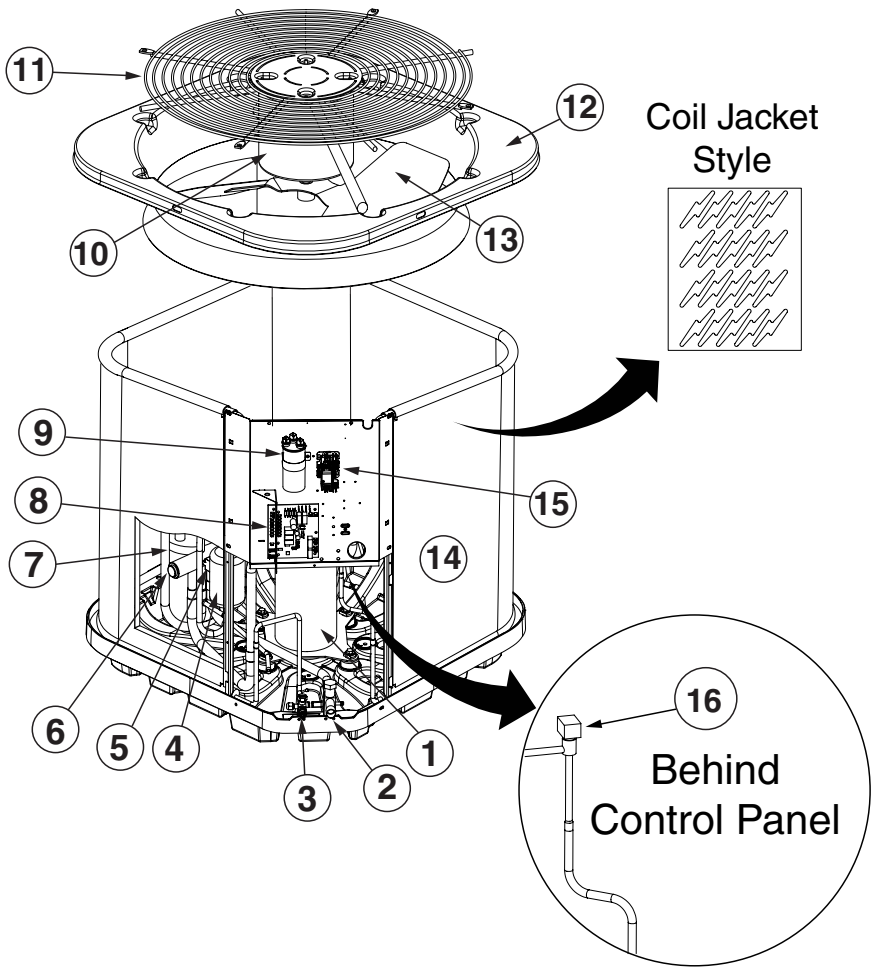

REPLACEMENT PARTS LIST

SPLIT SYSTEM HEAT PUMP WITH MICROCHANNEL COIL JT4BE SERIES 14 SEER MODELS

ITEM #	COMPONENT
1	COMPRESSOR
2	REFRIGERANT VALVE (LG)
3	REFRIGERANT VALVE (SM)
4	MUFFLER
5	REVERSING VALVE COIL
6	REVERSING VALVE
7	ACCUMULATOR
8	DEFROST BOARD
9	CAPACITOR
10	OUTDOOR FAN MOTOR
11	OUTDOOR FAN GRILLE
12	TOP PAN
13	OUTDOOR FAN BLADE
14	OUTDOOR COIL
15	CONTACTOR
16	HOT GAS BYPASS SOLENOID